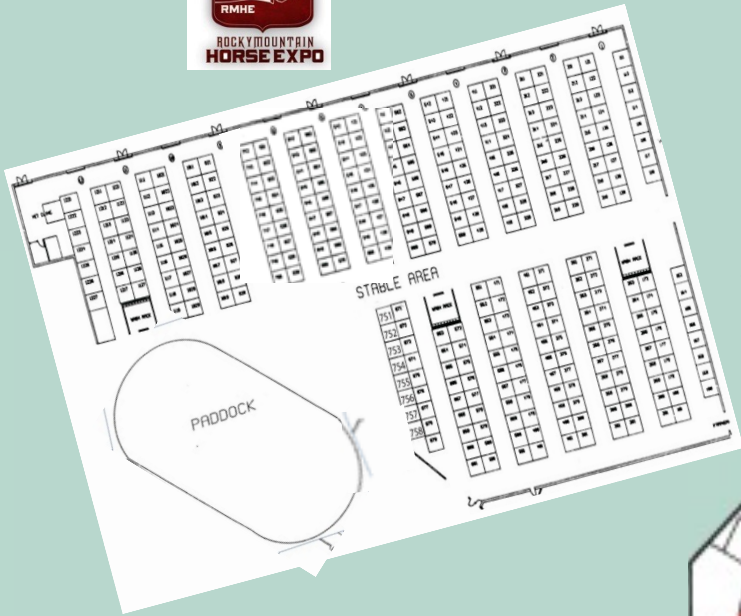

# 2023 Rocky Mountain Horse Expo

Event Center

at the National Western Complex

## Event Center Arena

- ✓ Clinician Sessions
- ✓ The Mane Event
- ✓ Westernaires
- ✓ World of Horses

## Paddock

- ✓ Clinician Sessions

- FIRST AID
- RESTROOMS
- HANDICAP ACCESS
- ELEVATORS
- FOOD/DINING
- ATM

To: Trade Show – Stadium Arena – Hall of Education Arena