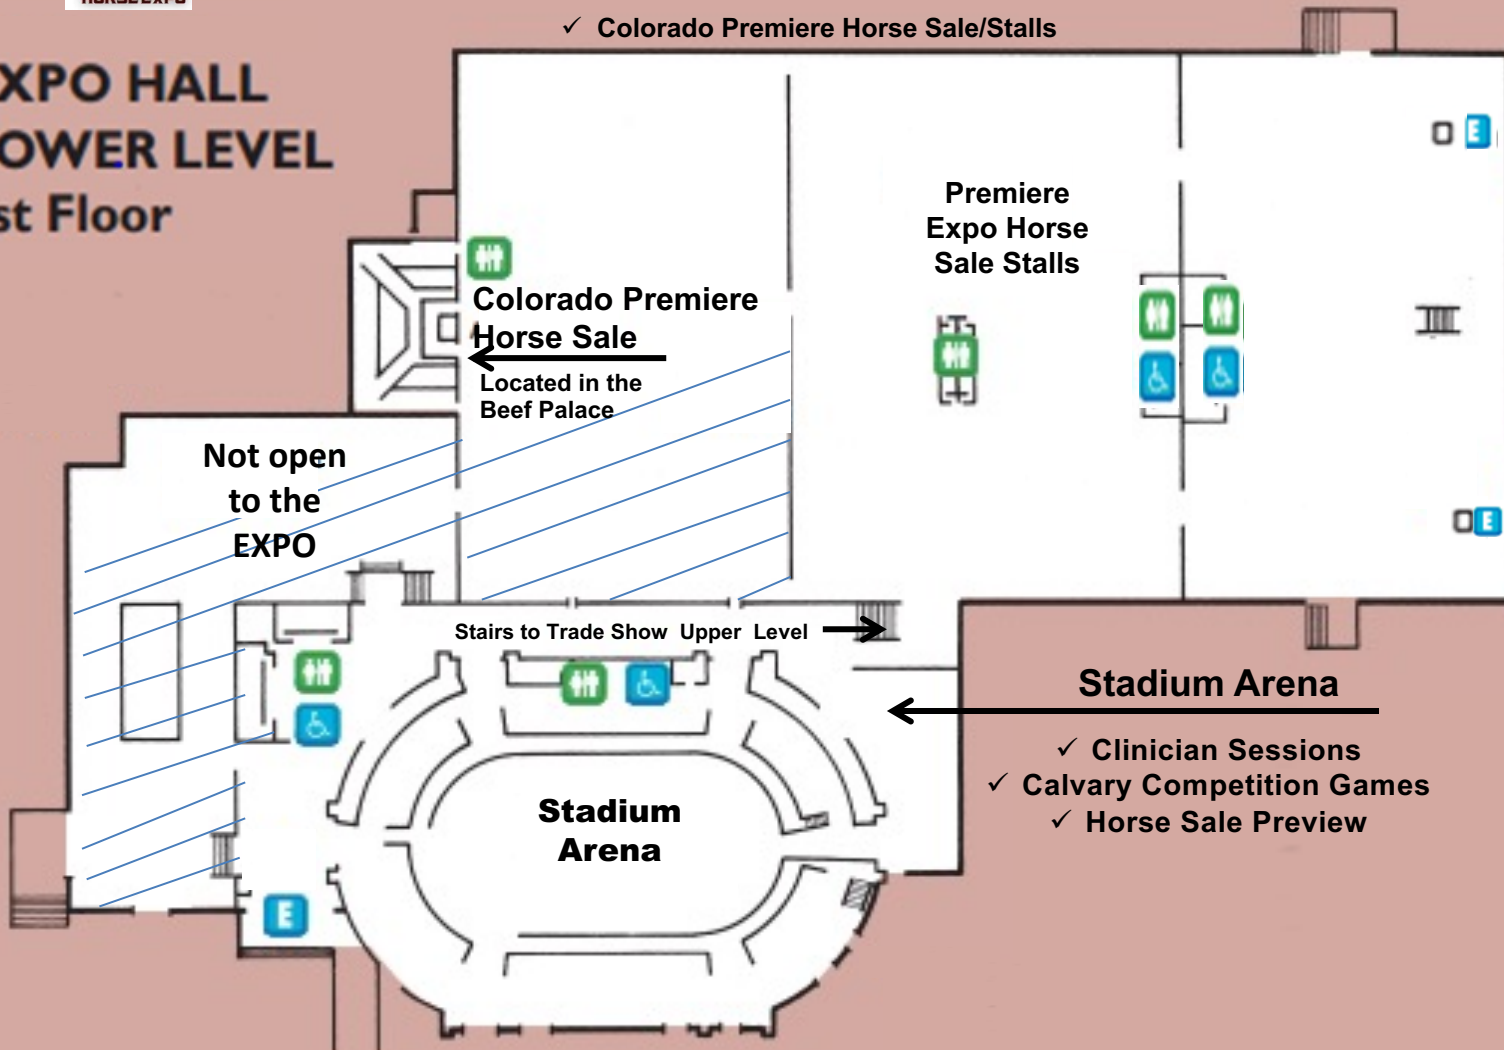

2023 Rocky Mountain Horse Expo

Hall of Education

at the National Western Complex

Hall of Education

located in the lower level

✓ Colorado Premiere Horse Sale/Stalls

**EXPO HALL
LOWER LEVEL
1st Floor**

Colorado Premiere Horse Sale

Located in the Beef Palace

Not open to the EXPO

Stairs to Trade Show Upper Level

Stadium Arena

Stadium Arena

- ✓ Clinician Sessions
- ✓ Calvary Competition Games
- ✓ Horse Sale Preview

- RESTROOMS
- HANDICAP ACCESS
- ELEVATORS