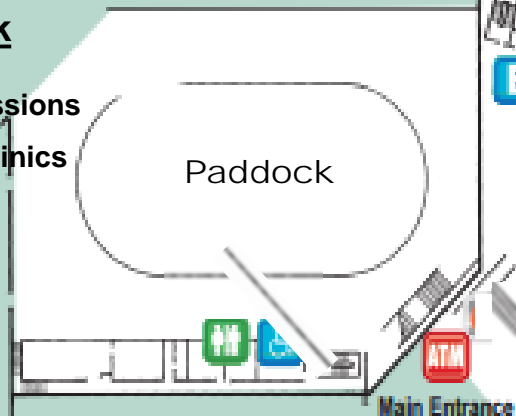

Rocky Mountain Horse Expo

at the National Western Complex

Event Center

- ✓ RMHE The Mane Event
- ✓ Pre Expo Shows
- ✓ Colt Starting Challenge USA
- ✓ Clinician Sessions
- ✓ Gladius

Event Center Barn Arena

- ✓ Clinician Sessions

- FIRST AID
- RESTROOMS
- HANDICAP ACCESS
- ELEVATORS
- FOOD/DINING
- ATM

Paddock

- ✓ Clinician Sessions
- ✓ Pre Expo Clinics

To: Trade Show – Stadium Arena – Hall of Education Arena