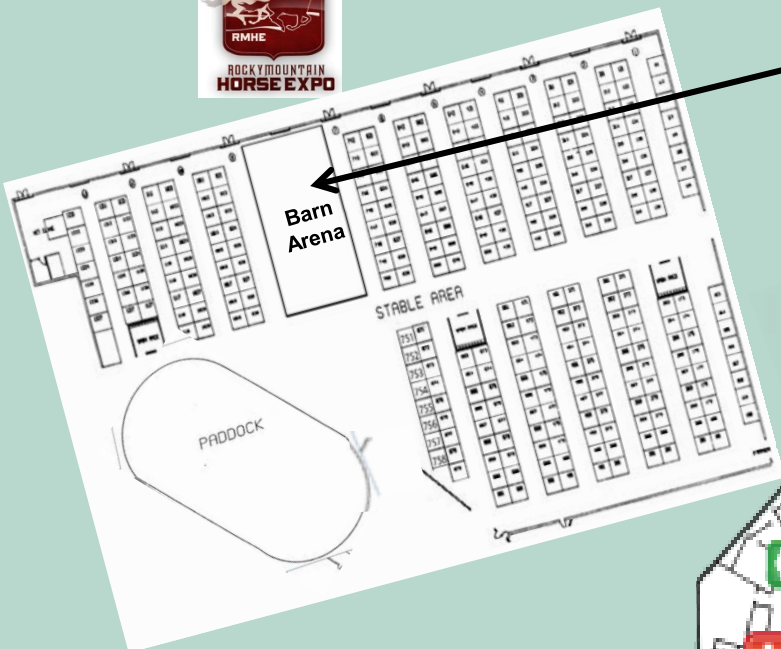

Rocky Mountain Horse Expo

at the National Western Complex

Event Center

- ✓ RMHE The Mane Event
- ✓ Pre Expo Shows
- ✓ Colt Starting Challenge USA
- ✓ Clinician Sessions
- ✓ Gladius

Event Center Barn Arena

- ✓ Clinician Sessions

- FIRST AID
- RESTROOMS
- HANDICAP ACCESS
- ELEVATORS
- FOOD/DINING
- ATM

Paddock

- ✓ Clinician Sessions
- ✓ Pre Expo Clinics

To: Trade Show – Stadium Arena – Hall of Education Arena