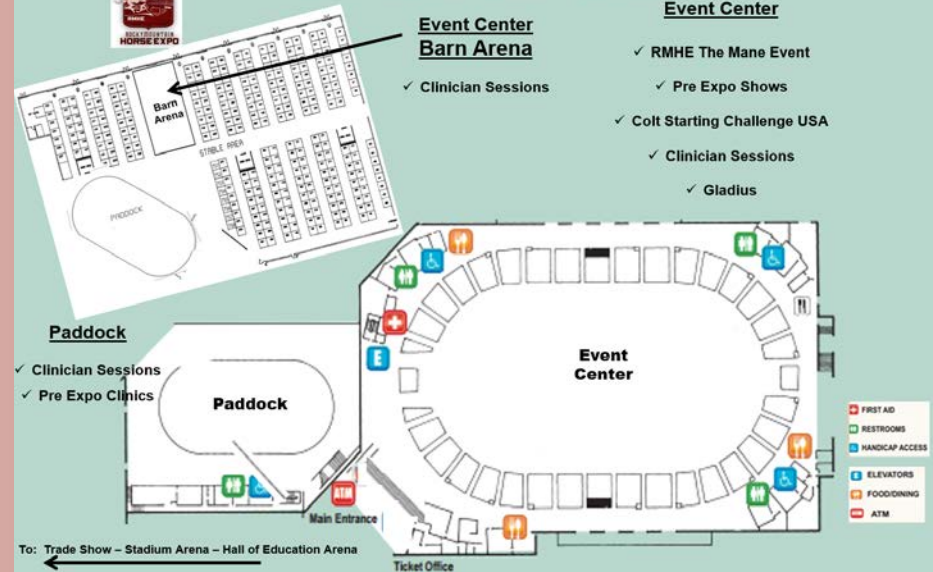

### Colorado Saddlery Arena

- ✓ Heel-O-Matic Roping Area
- ✓ CO Driving Society
- ✓ Greeley Stampede's Stick Horse Rodeo

- Hall of Education Arena**  
*located in the lower level*
- ✓ Equine Comeback Challenge Horse Stalls
  - ✓ Select Sale Horse Stalls
  - ✓ Youth Area - Saturday

## Rocky Mountain Horse Expo

at the National Western Complex

## EXPO HALL LOWER LEVEL 1st Floor

### Event Center Barn Arena

- ✓ Clinician Sessions