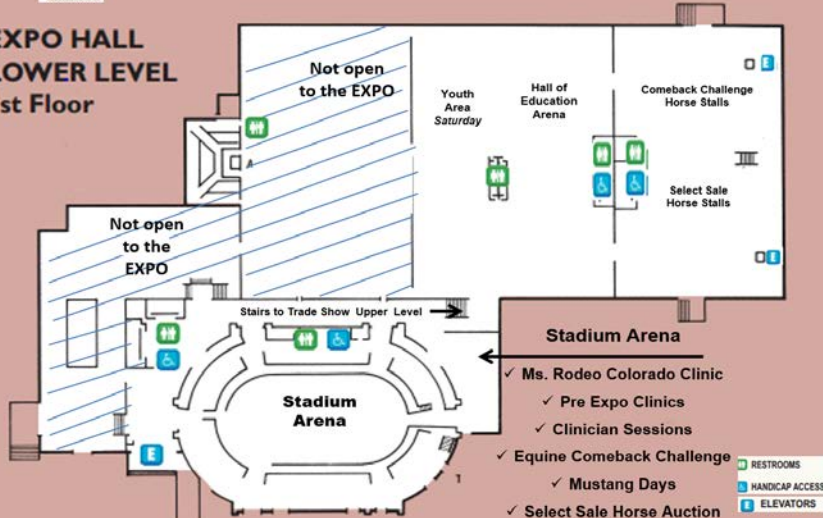

### Colorado Saddlery Arena

- ✓ Heel-O-Matic Roping Area
- ✓ CO Driving Society
- ✓ Greeley Stampede's Stick Horse Rodeo

- Hall of Education Arena**  
*located in the lower level*
- ✓ Equine Comeback Challenge Horse Stalls
  - ✓ Select Sale Horse Stalls
  - ✓ Youth Area - Saturday

## EXPO HALL LOWER LEVEL 1st Floor