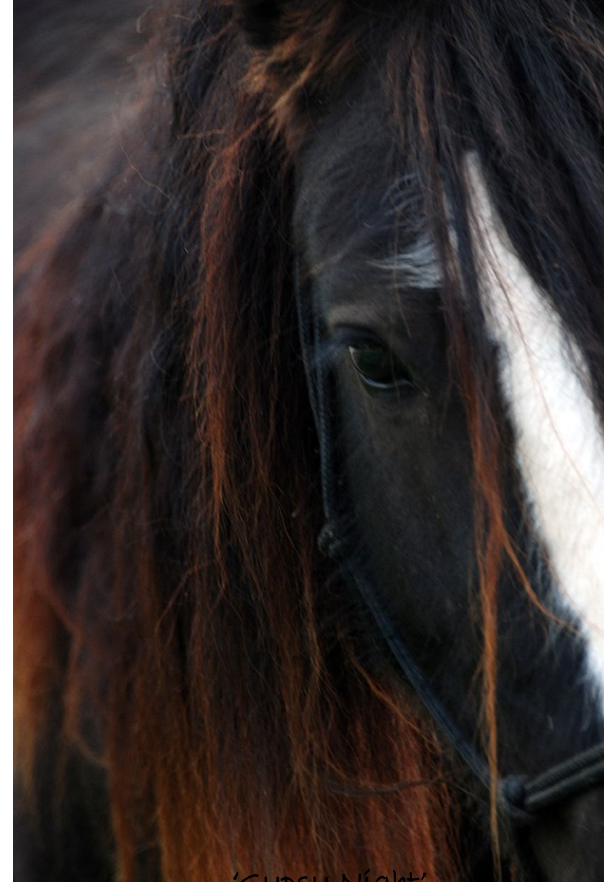

Melinda Goblirsch Equine Photography

Melinda Goblirsch

Lakewood CO 80215 720 707-9494

info@mgequine.com

www.mgequine.com

Artist Statements: Gypsy Night: Gypsy vanner ... an intelligent breed, patient, a willingness to please ... why horses were sacred, linked to the night, the moon, mystery, magic and healing in ancient traditions and still today. Elegance: The shimmering light enhances the grace, integrity, beauty and determination ... the inner glow that wins ribbons in competition. Mystic: As wild horses continue to be removed from public lands, the glow of light around these horses reveals the national treasure that is being lost. Wild horses embody America's deeply held values of freedom and independence. They are facing their last stand.

'Gypsy Night'

1/4 Poli Face Float - Photography

13x15 \$395.00

'Elegance'

1/4 Poli Face Float

10x15 \$265.00

'Mystic'

1/4 Poli Face Float - Photography