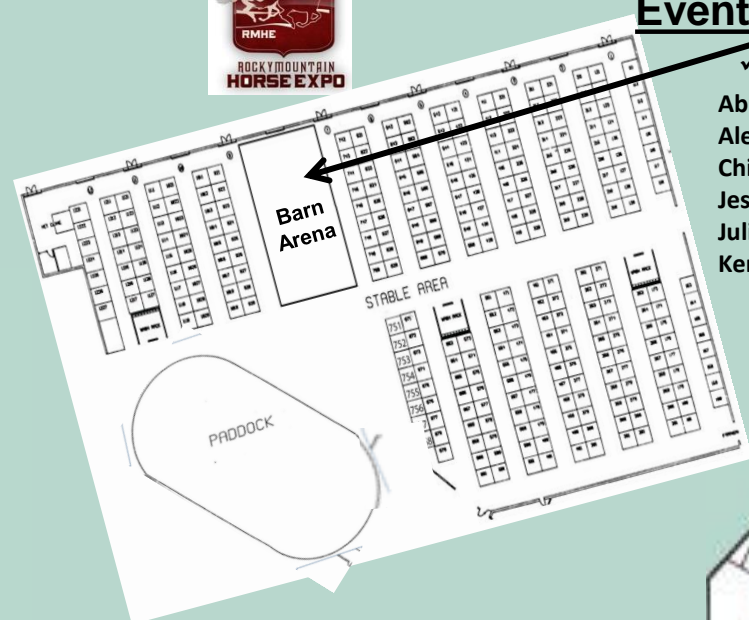

2022 Rocky Mountain Horse Expo

Event Center

at the National Western Complex

- ✓ Clinician Sessions
- ✓ The Mane Event
- ✓ Panel Discussion
- ✓ Polo
- ✓ Westernaires
- ✓ World of Horses

Event Center Barn Arena

- ✓ Clinician Sessions

Abby Pacheco	Lori Krenzien
Alec Adams	Mike Brashear
Chip Armstrong	Sydney Burt
Jessica Roberts	Terri Wagner
Julie Goodnight	Tracie Audette
Kenneth Kopp DVM	

Event Center Arena

- ✓ Clinician Sessions

Ann Judge
Cody Harrison
Gwen Kaawaloo
Josh Nichol
Julie Goodnight
Larry Whitesell

Paddock

- ✓ Clinician Sessions

Alec Adams
Cody Harrison
Jessica Roberts
Kim Gieseke
Larry Whitesell
Lori Krenzien
Mike Brashear
Nonny Largent
Tara Hieb

To: Trade Show – Stadium Arena – Hall of Education Arena