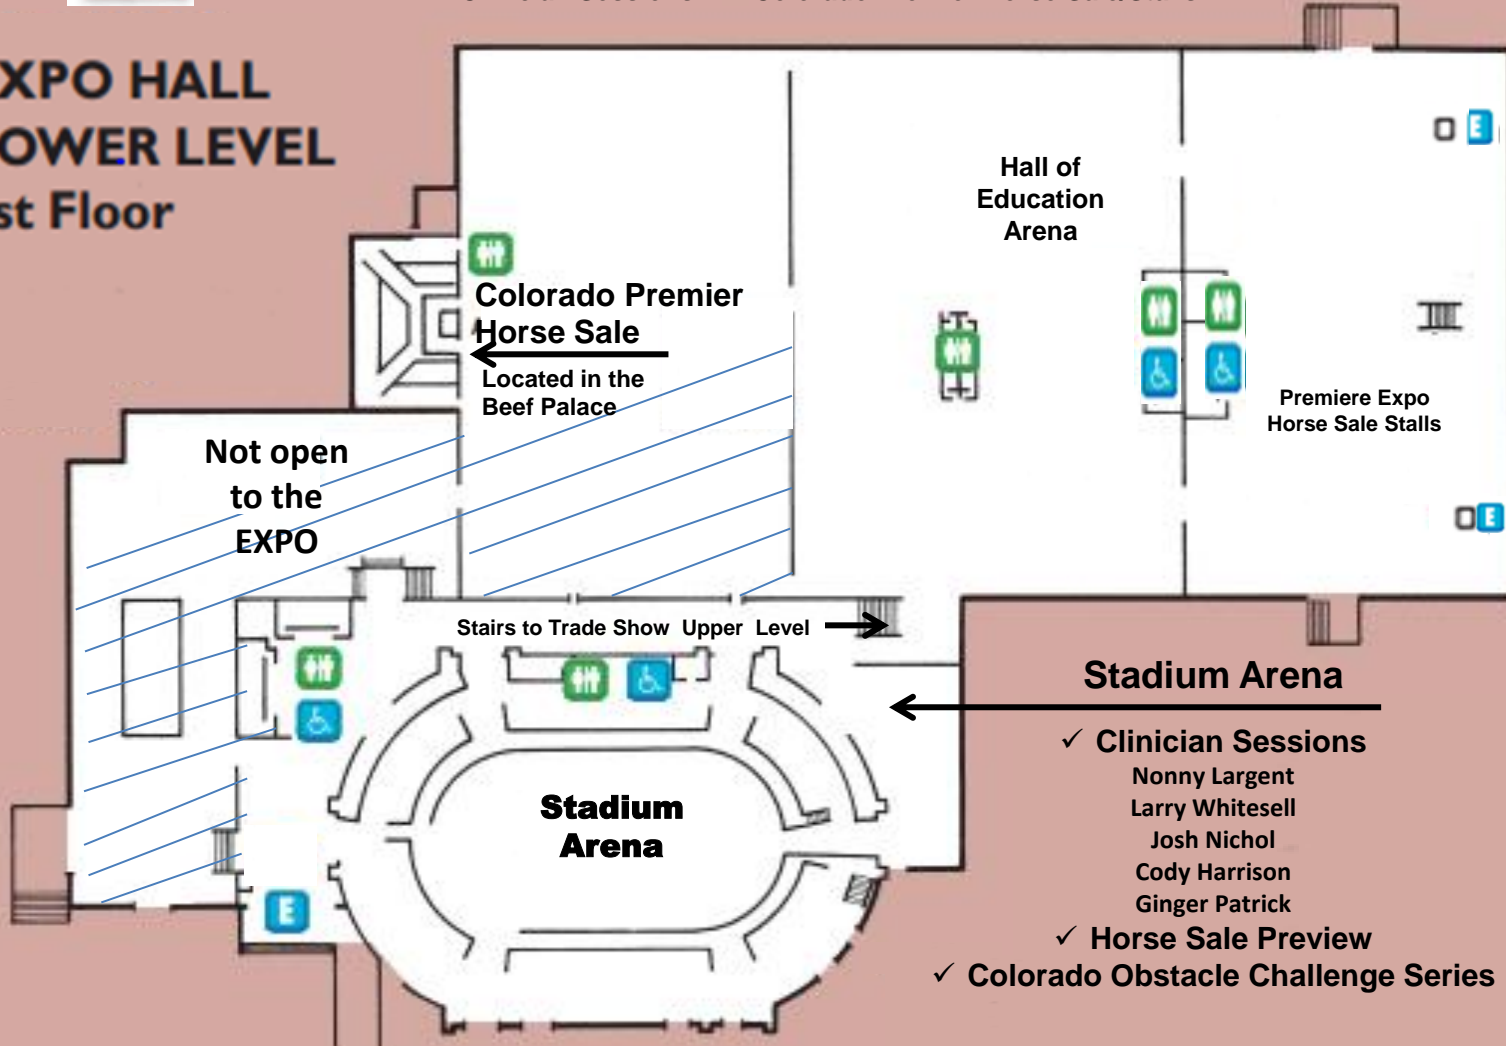

2022 Rocky Mountain Horse Expo Hall of Education Arena

at the National Western Complex

Hall of Education Arena *located in the lower level*

✓ Clinician Sessions

- Larry Whitesell
- Jessica Roberts
- Mike Brashear
- Dan Craig
- Regan Golob
- Nonny Largent
- Lori Krenzien
- Alecz Adams
- Cody Harrison

✓ Clinician Sessions ✓ Colorado Premier Horse Sale/Stalls

**EXPO HALL
LOWER LEVEL
1st Floor**

Stadium Arena

✓ Clinician Sessions

- Nonny Largent
- Larry Whitesell
- Josh Nichol
- Cody Harrison
- Ginger Patrick

✓ Horse Sale Preview

✓ Colorado Obstacle Challenge Series

- RESTROOMS
- HANDICAP ACCESS
- ELEVATORS